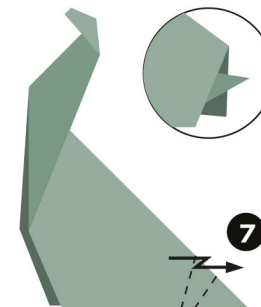

ORIGAMI DIPLODOCUS

Follow the step-by-step diagram to make your own origami Diplodocus.

Scan me for more fun stuff!

DIPLODOCUS

Name meaning: Double beamed
(Diplodocus)
Earthquake lizard/reptile
(Seismosaurus)
Diet: Herbivore
Length: 32.9 meters (108 feet)
Height: 5 meters (16.4 feet)
Weight: 10,000-16,000 kilograms
(10-16 tonnes)
Location: Western USA

1

2

3

4

5

6

7

8