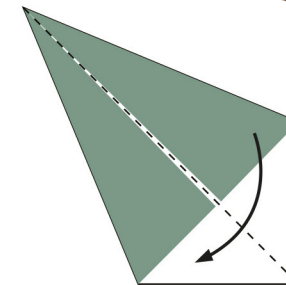

ORIGAMI DIPLODOCUS

Follow the step-by-step diagram to make your own origami Diplodocus.

Scan me for more fun stuff!

DIPLODOCUS

Name meaning: Double beamed
(Diplodocus)
Earthquake lizard/reptile
(Seismosaurus)
Diet: Herbivore
Length: 32.9 meters (108 feet)
Height: 5 meters (16.4 feet)
Weight: 10,000-16,000 kilograms
(10-16 tonnes)
Location: Western USA

1

2

3

4

5

6

7

8

9

10

11