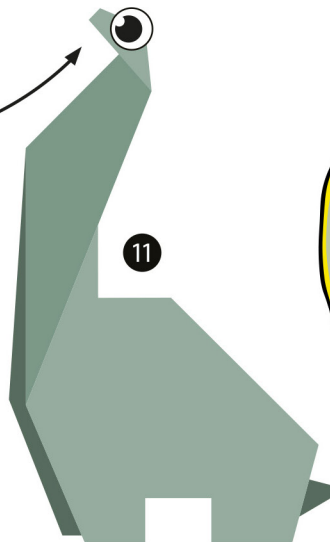

ORIGAMI DIPLODOCUS

Follow the step-by-step diagram to make your own origami Diplodocus.

Scan me for more fun stuff!

DIPLODOCUS

Name meaning: Double beamed
(Diplodocus)
Earthquake lizard/reptile
(Seismosaurus)
Diet: Herbivore
Length: 32.9 meters (108 feet)
Height: 5 meters (16.4 feet)
Weight: 10,000-16,000 kilograms
(10-16 tonnes)
Location: Western USA

1

2

3

4

5

6

7

8

9

10

11