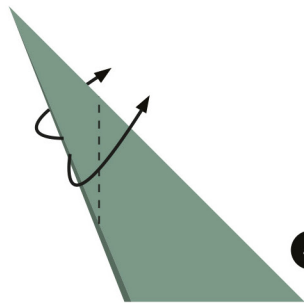

ORIGAMI DIPLODOCUS

Follow the step-by-step diagram to make your own origami Diplodocus.

Scan me for more fun stuff!

DIPLODOCUS

Name meaning: Double beamed
(Diplodocus)
Earthquake lizard/reptile
(Seismosaurus)
Diet: Herbivore
Length: 32.9 meters (108 feet)
Height: 5 meters (16.4 feet)
Weight: 10,000-16,000 kilograms
(10-16 tonnes)
Location: Western USA

1

2

3

4

5

6

7

8

9

10

11