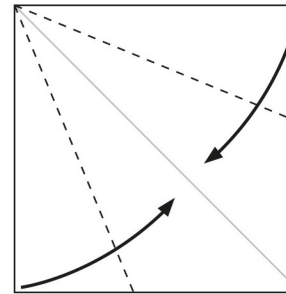

ORIGAMI DIPLODOCUS

Follow the step-by-step diagram to make your own origami Diplodocus.

Scan me for more fun stuff!

DIPLODOCUS

Name meaning: Double beamed
(Diplodocus)
Earthquake lizard/reptile
(Seismosaurus)
Diet: Herbivore
Length: 32.9 meters (108 feet)
Height: 5 meters (16.4 feet)
Weight: 10,000-16,000 kilograms
(10-16 tonnes)
Location: Western USA

1

2

3

4

5

6

7

8

9

10

11