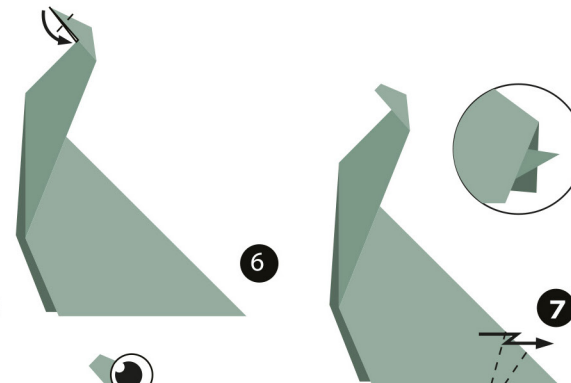

ORIGAMI DIPLODOCUS

Follow the step-by-step diagram to make your own origami Diplodocus.

Scan me for more fun stuff!

DIPLODOCUS

Name meaning: Double beamed
(Diplodocus)
Earthquake lizard/reptile
(Seismosaurus)
Diet: Herbivore
Length: 32.9 meters (108 feet)
Height: 5 meters (16.4 feet)
Weight: 10,000-16,000 kilograms
(10-16 tonnes)
Location: Western USA

1

2

3

4

5

6

7

8