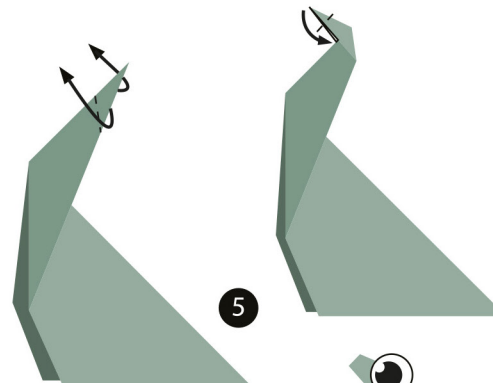

ORIGAMI DIPLODOCUS

Follow the step-by-step diagram to make your own origami Diplodocus.

Scan me for more fun stuff!

DIPLODOCUS

Name meaning: Double beamed
(Diplodocus)
Earthquake lizard/reptile
(Seismosaurus)
Diet: Herbivore
Length: 32.9 meters (108 feet)
Height: 5 meters (16.4 feet)
Weight: 10,000-16,000 kilograms
(10-16 tonnes)
Location: Western USA

1

2

3

4

5

6

7

8