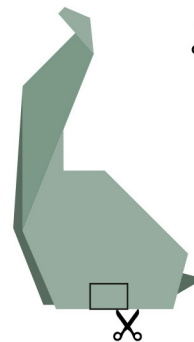

ORIGAMI DIPLODOCUS

Follow the step-by-step diagram to make your own origami Diplodocus.

Scan me for more fun stuff!

DIPLODOCUS

Name meaning: Double beamed
(Diplodocus)
Earthquake lizard/reptile
(Seismosaurus)
Diet: Herbivore
Length: 32.9 meters (108 feet)
Height: 5 meters (16.4 feet)
Weight: 10,000-16,000 kilograms
(10-16 tonnes)
Location: Western USA

1

2

3

4

5

6

7

8