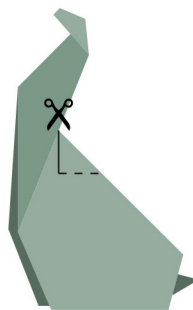

ORIGAMI DIPLODOCUS

Follow the step-by-step diagram to make your own origami Diplodocus.

Scan me for more fun stuff!

DIPLODOCUS

Name meaning: Double beamed
(Diplodocus)
Earthquake lizard/reptile
(Seismosaurus)
Diet: Herbivore
Length: 32.9 meters (108 feet)
Height: 5 meters (16.4 feet)
Weight: 10,000-16,000 kilograms
(10-16 tonnes)
Location: Western USA

1

2

3

4

5

6

7

8